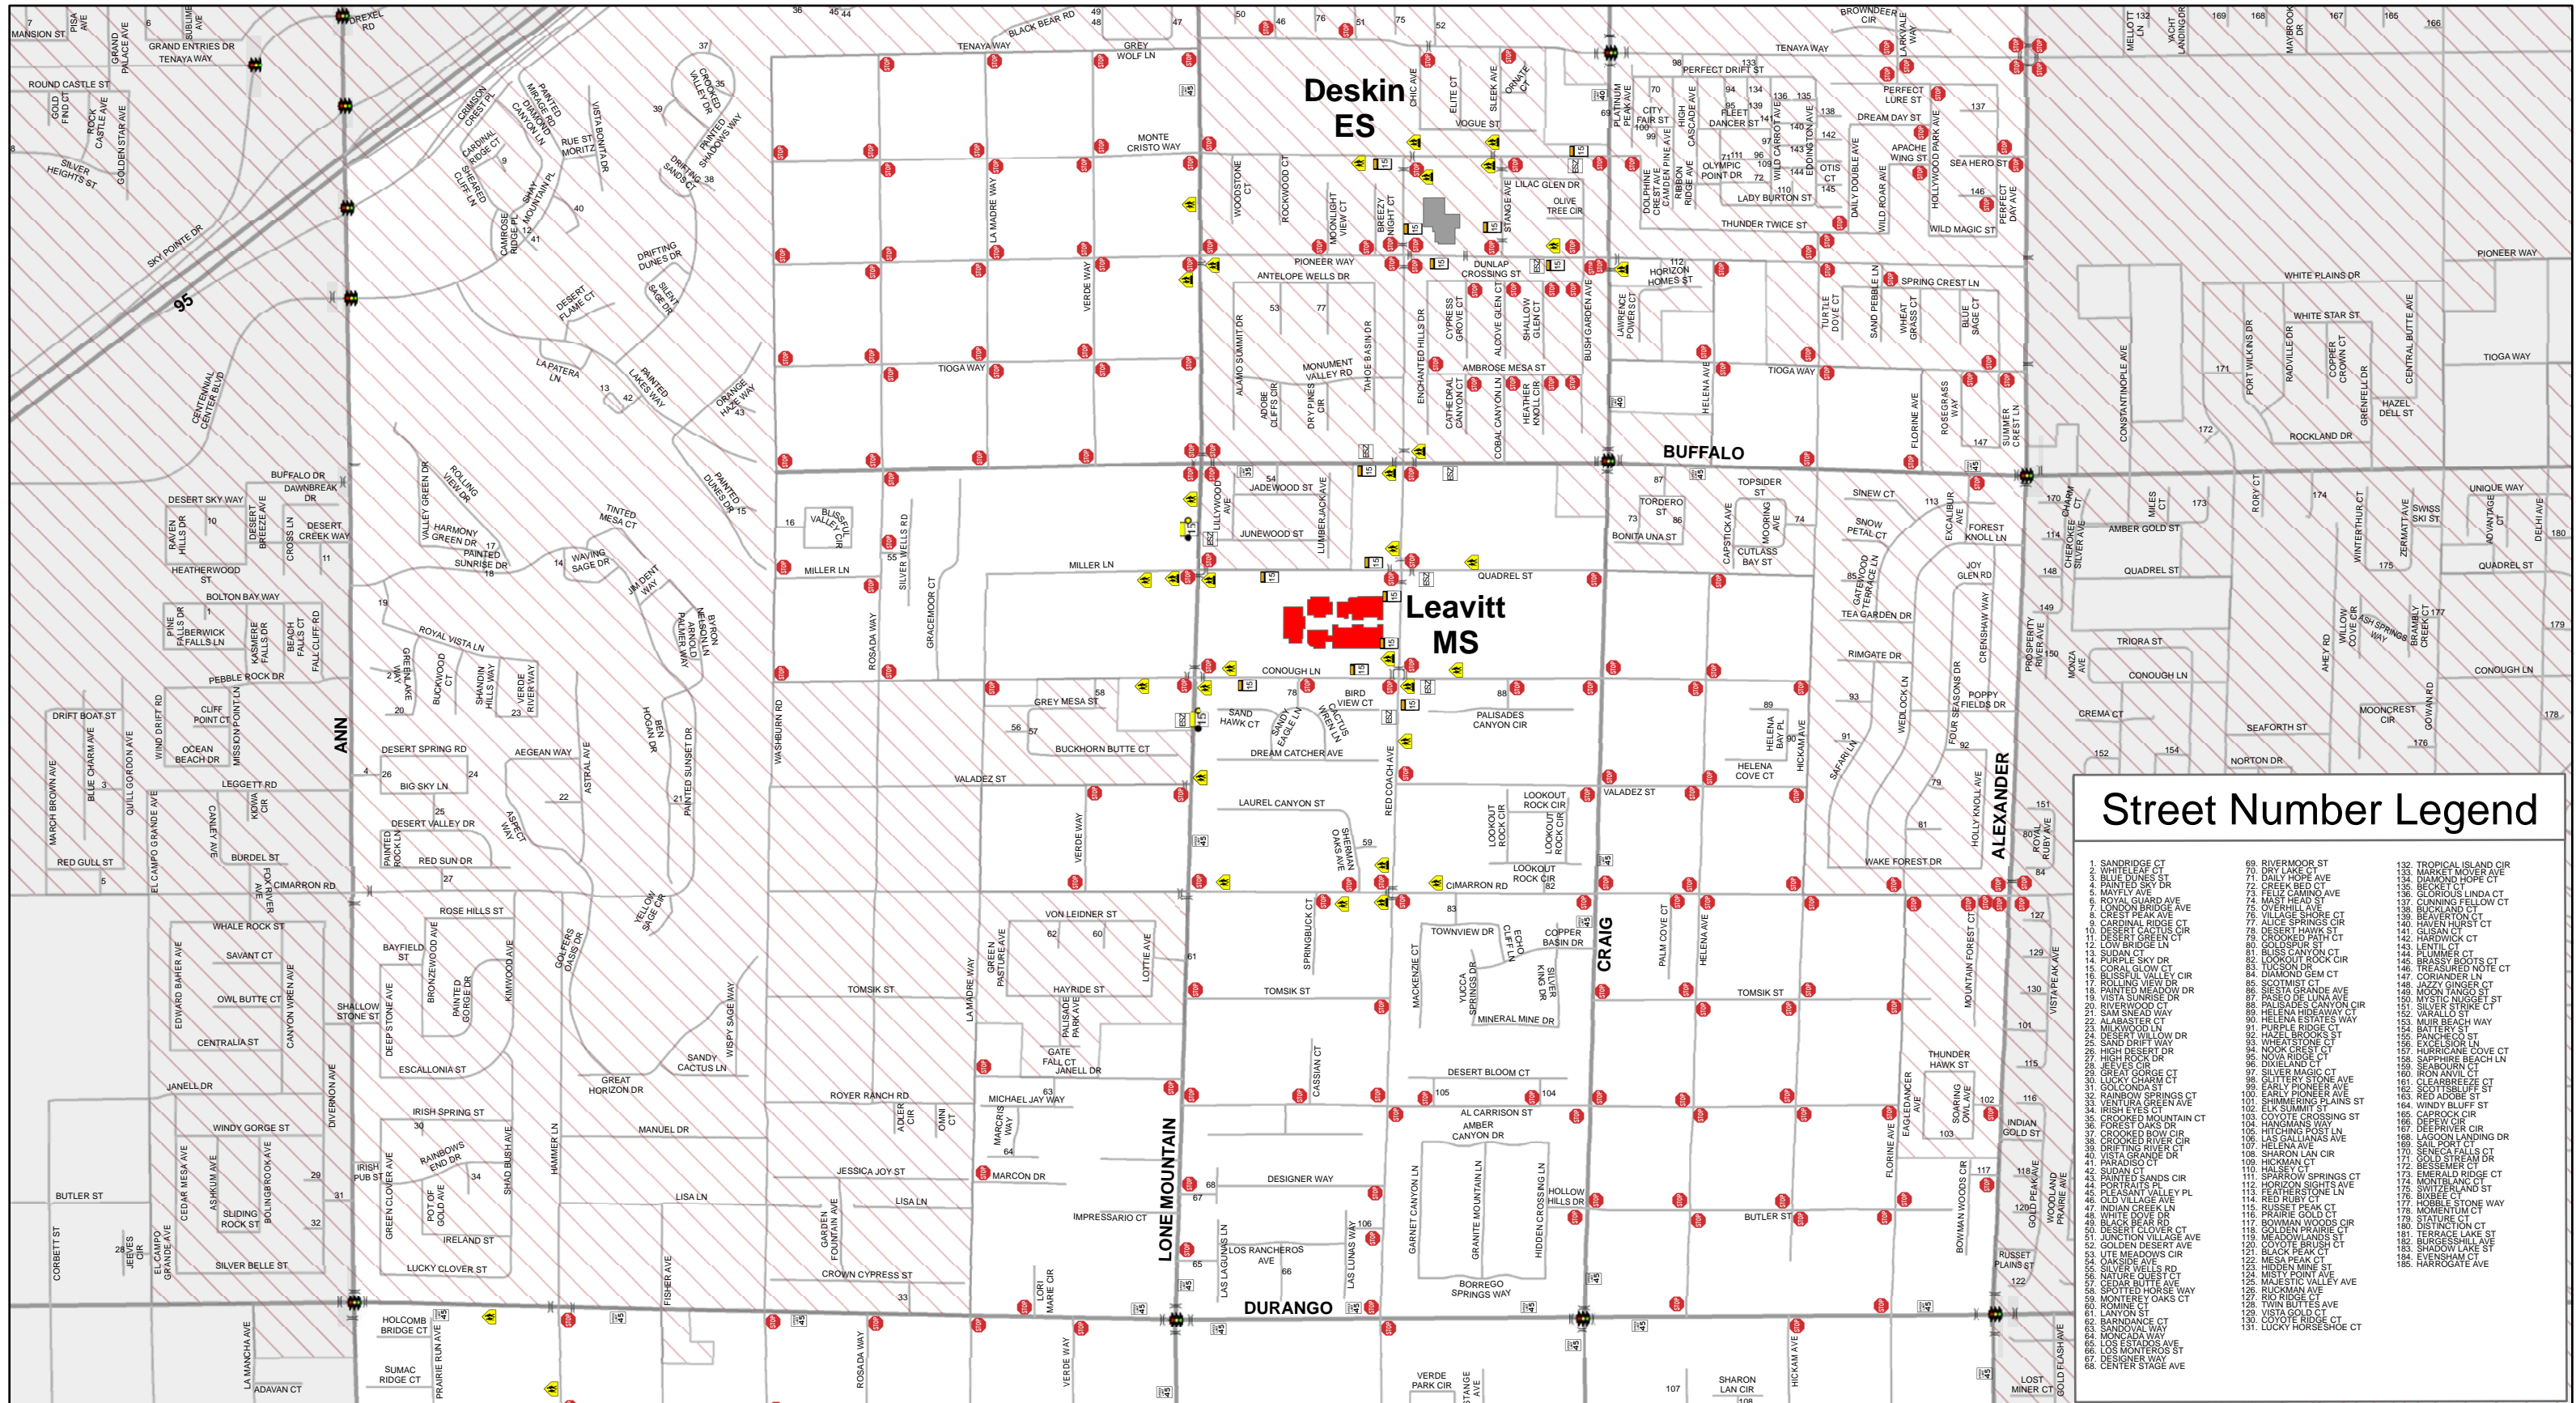

DISCLAIMER:

This map is provided to assist parents/guardians and students in the selection of a walking/bicycling route to and from school. The location of traffic control devices and roadway conditions will change, so parents/guardians must continually review the route with their child/children. This information is provided for information purposes only. Nothing herein is warranted by Clark County, and no liability is assumed by Clark County or the Clark County School District for the information provided, including but not limited to the accuracy of the data shown herein. Speed limits are 25 mph unless otherwise noted. For more information see http://www.clarkcountynv.gov/depts/public_works/Pages/default.aspx

Justice Myron Leavitt Middle School East Half - Map 1 of 2

Bell Times
9:10 AM - 3:21 PM

Legend

-  Clark County
 -  Boulder City
 -  City of Henderson
 -  City of Las Vegas
 -  City of Mesquite
 -  City of North Las Vegas
- 2014-2015